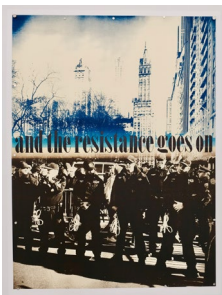

and the Resistance goes on, 2019

Photo lithograph with letterpress from wood type. Printed on Burga, mounted onto BFK Rives

31 x 41 3/4 inches

Edition of 4

$3000